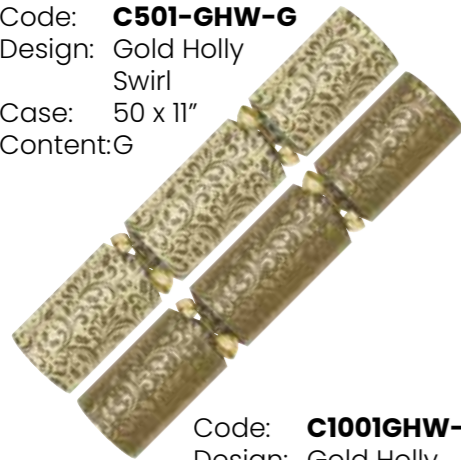

11" Party Crackers

Code: **C501-GHW-G**
Design: Gold Holly Swirl
Case: 50 x 11"
Content:G