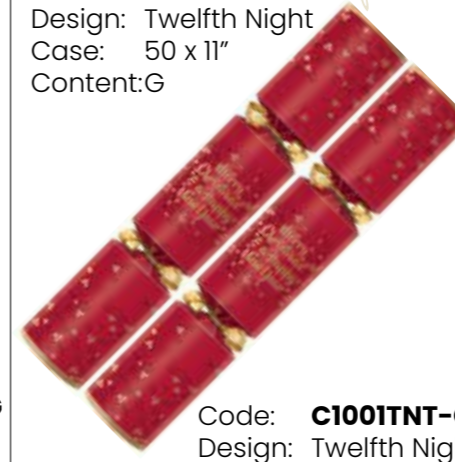

Code: **C1001HWR-G**
Design: Holly Wreath
Case: 100 x 11"
Content:G

Code: **C501-TNT-G**
Design: Twelfth Night
Case: 50 x 11"
Content:G