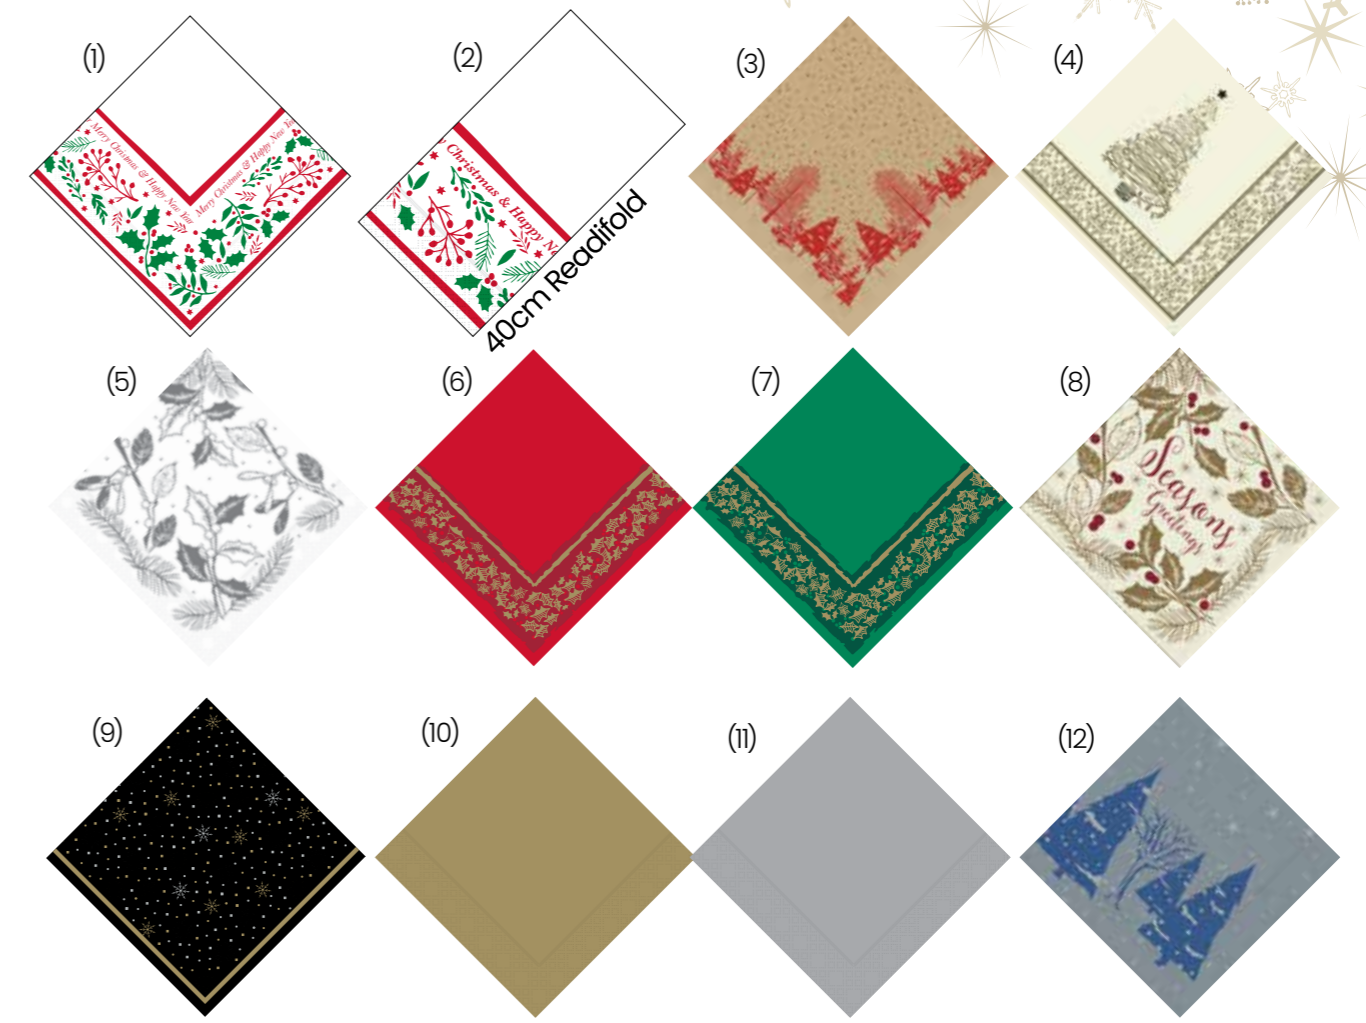

40cm Napkins

	CODE	SIZE	DESIGN	CARTON	PALLET	PAGE NO.
40cm Napkins						
1	X62-JHY	40cm 2ply Napkin	Jolly Holly	2000	18	9
2	XRF62-JHY	40cm 2ply Napkin - 8fold	Jolly Holly	2000	18	9
3	X62-WTL	40cm 3ply Napkin	Winter's Tale	600	90	13
12	X62-SFL	40cm 3ply Napkin	Snowfall	600	90	12
1	X63-JHY	40cm 3ply Napkin	Jolly Holly	1000	28	9
4	X63-WIW	40cm 3ply Napkin	Winter Wonderland	600	60	4
5	X63-ASP	40cm 3ply Napkin	Aspen	600	60	5
6	X63-TFN-R	40cm 3ply Napkin	Twelfth Night-Red	600	60	6
7	X63-TFN-MP	40cm 3ply Napkin	Twelfth Night - M.Pine	600	60	6
8	X63-SON	40cm 3ply Napkin	Season's Greetings	600	60	7
9	X63-MNG	40cm 3ply Napkin	Midnight Sparkle	600	60	10
10	X63-GOL	40cm 3ply Napkin	Celebration - Gold	600	60	11
11	X63-SIL	40cm 3ply Napkin	Celebration - Silver	600	60	11
4	SFT-WIW	40cm Swansoft Napkin	Winter Wonderland	500	40	4
5	SFT-ASP	40cm Swansoft Napkin	Aspen	500	40	5
6	SFT-TFN-R	40cm Swansoft Napkin	Twelfth Night-Red	500	40	6
8	SFT-SON	40cm Swansoft Napkin	Season's Greetings	500	40	7
9	SFT-MNG	40cm Swansoft Napkin	Midnight Sparkle	500	40	10
10	PSOFT-GOL	40cm Swansoft Napkin	Celebration - Gold	500	40	11
11	PSOFT-SIL	40cm Swansoft Napkin	Celebration - Silver	500	40	11
12	SFT-SFL	40cm Swansoft Napkin	Snowfall	500	40	12