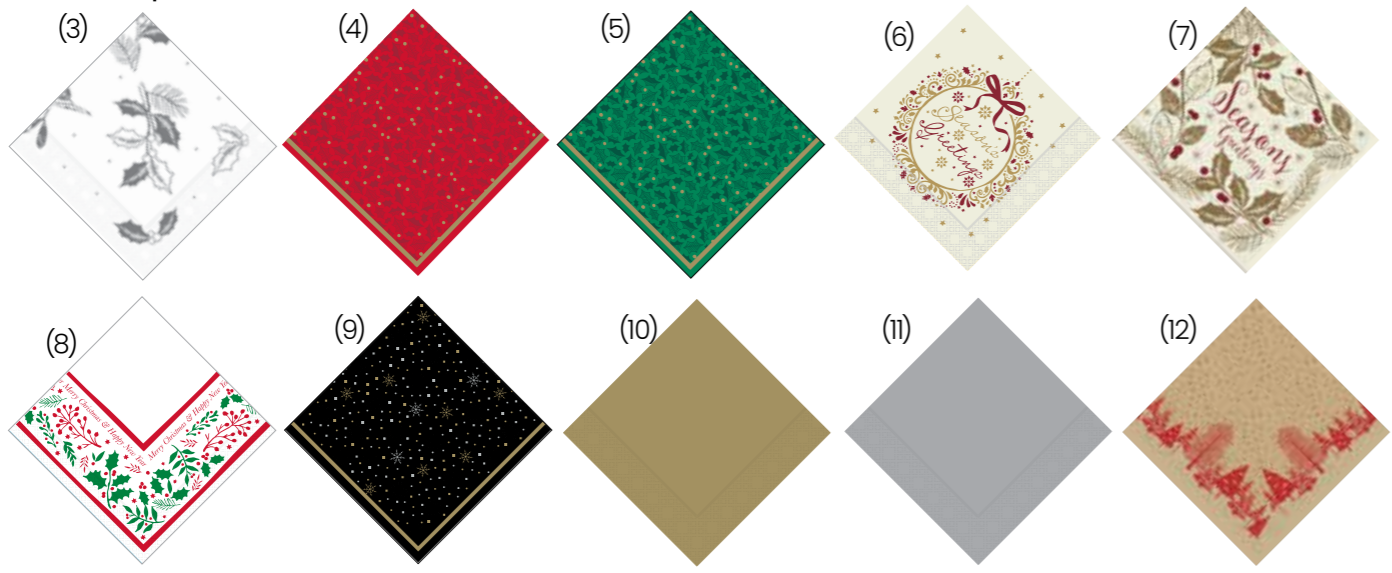

Age restrictions apply to these products.

Age restrictions apply to these products.

25cm Napkins

33cm Napkins

	CODE	SIZE	DESIGN	CARTON	PALLET	PAGE NO.
<b>25cm Napkins</b>						
1	X02-JHY	25cm 2ply Napkin	Jolly Holly	2000	48	9
2	X02-MSP	25cm 2ply Napkin	Midnight Sparkle	2000	48	10
<b>33cm Napkins</b>						
3	X32-ASP	33cm 2ply Napkin	Aspen	1000	102	5
4	X32-TFN-R	33cm 2ply Napkin	Twelfth Night Red	1000	102	6
5	X32-TFN-MP	33cm 2ply Napkin	Twelfth Night M.Pine	1000	102	6
6	X32-SEA	33cm 2ply Napkin	Season's Greetings 2018	1000	102	7
7	X32-SON	33cm 2ply Napkin	Season's Greetings	1000	102	7
8	X32-JHY	33cm 2ply Napkin	Jolly Holly	2000	27	9
9	X32-MNG	33cm 2ply Napkin	Midnight Sparkle	1000	102	10
10	X33-GOL	33cm 3ply Napkin	Celebration Gold	1000	77	11
11	X33-SIL	33cm 3ply Napkin	Celebration Silver	1000	77	11
12	X32-WTL	33cm 2ply Napkin	Winter's Tale	1000	102	13