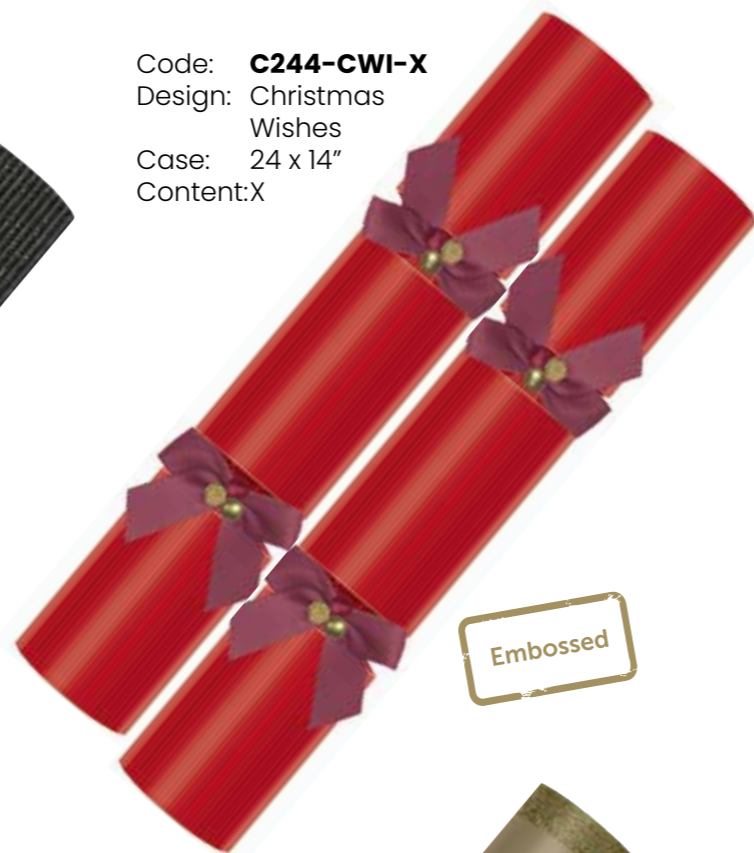

Flittered & Fluted

Code: **C244-CWI-X**
Design: Christmas Wishes
Case: 24 x 14"
Content: X