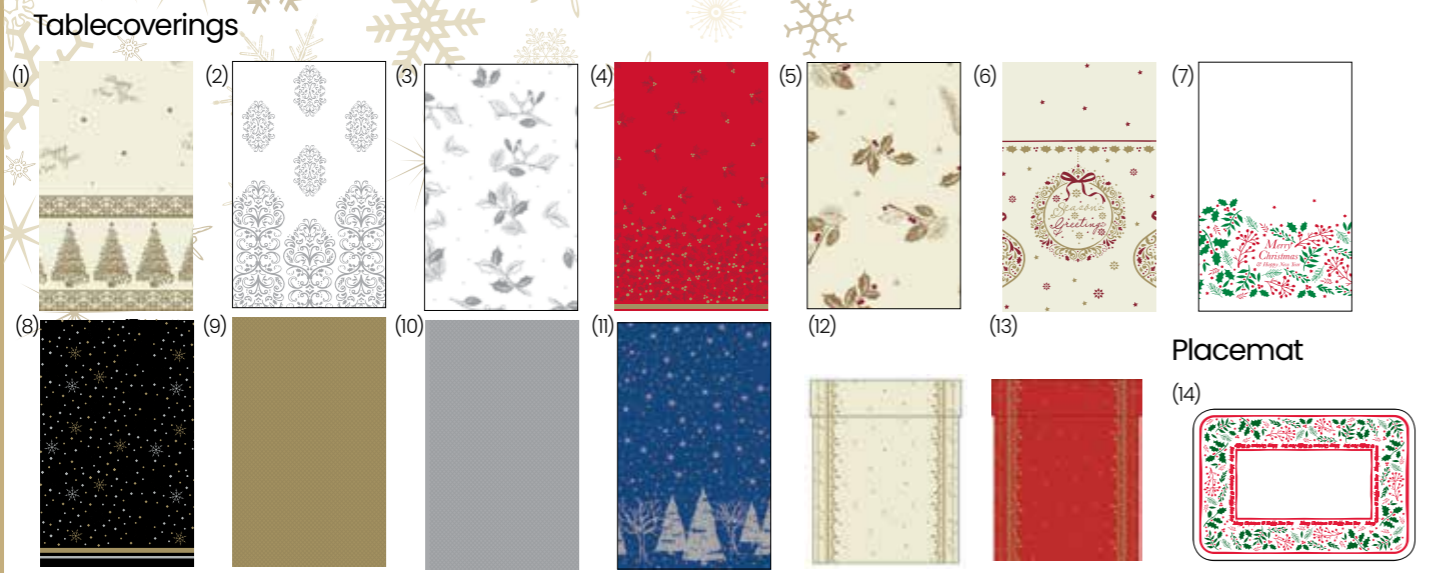

CODE	SIZE	DESIGN	CARTON	PALLET	PAGE NO.
90cm Slipcovers						
7	SC36-JHY	90cm Paper Slipcovers	Jolly Holly	250	42	9
4	SLKSTFN-R	90cm Swansilk Slipcovers	Twelfth Night - Red	100	75	6
7	SLKSCJHY	90cm Swansilk Slipcovers	Jolly Holly	100	75	9
8	SLKSCMNG	90cm Swansilk Slipcovers	Midnight Sparkle	100	75	10
9	SLK-SC-GOL	90cm Swansilk Slipcovers	Celebration-Gold	100	75	11
10	SLK-SC-SIL	90cm Swansilk Slipcovers	Celebration-Silver	100	75	11
1	SFT-SC-WIW	90cm Swansoft Slipcovers	Winter Wonderland	100	49	4
4	SFTSTFN-R	90cm Swansoft Slipcovers	Twelfth Night - Red	100	49	6
5	SFT-SC-SON	90cm Swansoft Slipcovers	Season's Greetings	100	49	7
120cm Tablecovers						
4	SLKTCTFN-R	120cm Swansilk Tablecover	Twelfth Night - Red	50	93	6
7	SLKTCJHY	120cm Swansilk Tablecover	Jolly Holly	50	93	9
9	SLK-TC-GOL	120cm Swansilk Tablecover	Celebration-Gold	50	93	11
10	SLK-TC-SIL	120cm Swansilk Tablecover	Celebration-Silver	50	93	11
1	SFT-TC-WIW	120cm Swansoft Tablecover	Winter Wonderland	50	45	4
2	SFT-TC-NPL	120cm Swansoft Tablecover	North Pole	50	45	5
3	SFT-TC-ASP	120cm Swansoft Tablecover	Aspen	50	45	5
5	SFT-TC-SON	120cm Swansoft Tablecover	Season's Greetings	50	45	7
6	SFT-TC-SEA	120cm Swansoft Tablecover	Season's Greetings	50	45	7
8	SFT-TC-MNG	120cm Swansoft Tablecover	Midnight Sparkle	50	45	10
11	SFT-TC-SFL	120cm Swansoft Tablecover	Snowfall	50	45	12
Banqueting Rolls						
4	SLKBRTFN-R	120cmx40m Swansilk B/Roll	Twelfth Night - Red	1	54	6
7	SLKBRJHY	120cmx40m Swansilk B/Roll	Jolly Holly	1	54	9
9	SLK-BR-GOL	120cmx40m Swansilk B/Roll	Celebration-Gold	1	54	11
10	SLK-BR-SIL	120cmx40m Swansilk B/Roll	Celebration-Silver	1	54	11
1	SFT-BR-WIW	120cmx40m Swansoft B/Roll	Winter Wonderland	1	42	4
3	SFT-BR-ASP	120cmx40m Swansoft B/Roll	Aspen	1	42	5
5	SFT-BR-SON	120cmx40m Swansoft B/Roll	Season's Greetings	1	42	7
6	SFT-BR-SEA	120cmx40m Swansoft B/Roll	Season's Greetings	1	42	7
8	SFT-BR-MNG	120cmx40m Swansoft B/Roll	Midnight Sparkle	1	42	10
11	SFT-BR-SFL	120cmx40m Swansoft B/Roll	Snowfall	1	42	12
Table Runners* & Placemats						
9	TABRUN-GOL	38cmx12m Swansoft Table Runner*	Celebration-Gold	6	84	14
10	TABRUN-SIL	38cmx12m Swansoft Table Runner*	Celebration-Silver	6	84	14
12	TABRUN-CWG	38cmx12m Swansoft Table Runner*	Winter Greetings	6	84	14
13	TABRUN-RFG	38cmx12m Swansoft Table Runner*	Festive Greetings	6	84	14
14	PPM-JHY	36.5cmx25cm Paper Place Mats	Jolly Holly	200	81	9