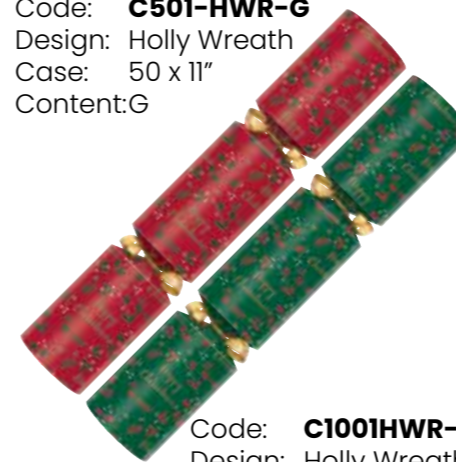

11" Party Crackers

Code: **C501-HWR-G**
Design: Holly Wreath
Case: 50 x 11"
Content:G