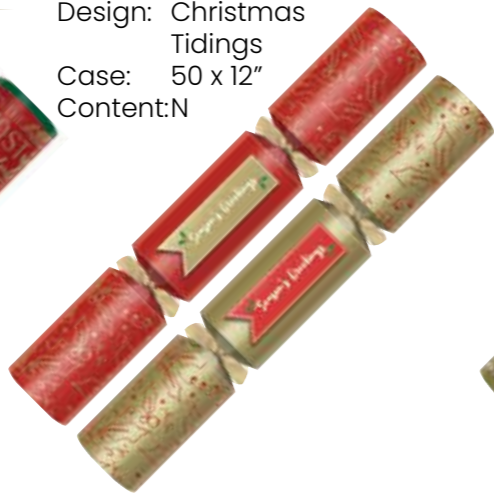

Code: **C502-WIW-N**
Design: Winter Wonderland
Case: 50 x 12"
Content:N