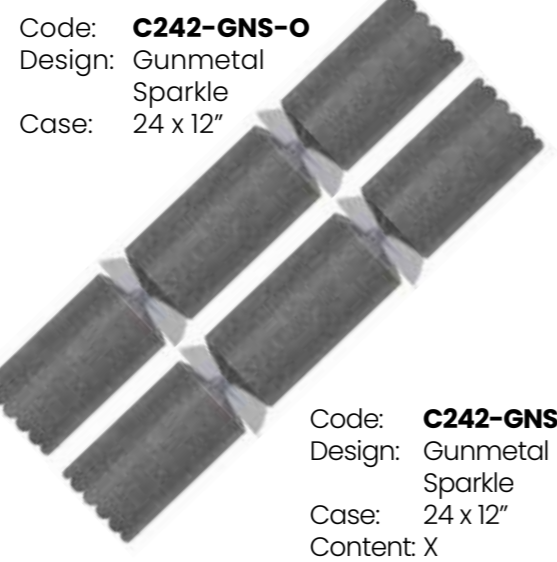

Code: **C242-GNS-O**
Design: Gunmetal Sparkle
Case: 24 x 12"

Code: **C242-GNS-X**
Design: Gunmetal Sparkle
Case: 24 x 12"
Content: X

Two cracker content levels are available so that you can personalise your offer according to your budget. Our distinctive X contents are certain to impress the most discerning of guests