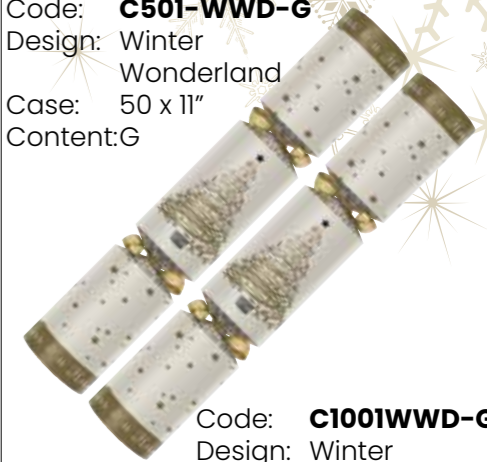

Code: **C1001TNT-G**
Design: Twelfth Night
Case: 100 x 11"
Content:G

Code: **C501-WWD-G**
Design: Winter Wonderland
Case: 50 x 11"
Content:G