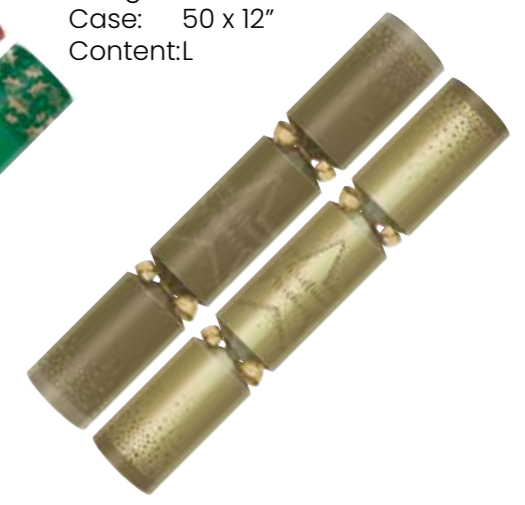

Code: **C502-GWH-L**
Design: Gold Christmas Wishes
Case: 50 x 12"
Content:L