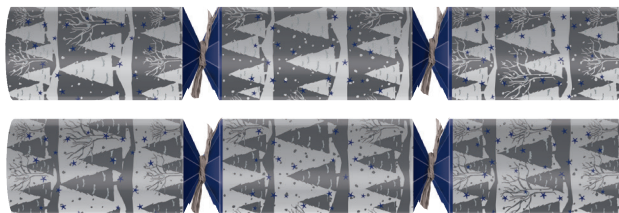

11" PARTY CRACKERS

'Tis the Season

Code: **C501-TTS-C**
Case: **50 x 11"** Content: **C**
Code: **C1001TTS-C**
Case: **100 x 11"** Content: **C**

PLASTIC FREE

Snowfall

Code: **C501-SFA-C**
Case: **50 x 11"** Content: **C**
Code: **C1001SFA-C**
Case: **100 x 11"** Content: **C**

Gold Holly & Mistletoe

Code: **C501-GHM-C**
Case: **50 x 11"** Content: **C**
Code: **C1001GHM-C**
Case: **100 x 11"** Content: **C**

Silver Holly & Mistletoe

Code: **C501-SHM-C**
Case: **50 x 11"** Content: **C**
Code: **C1001SHM-C**
Case: **100 x 11"** Content: **C**