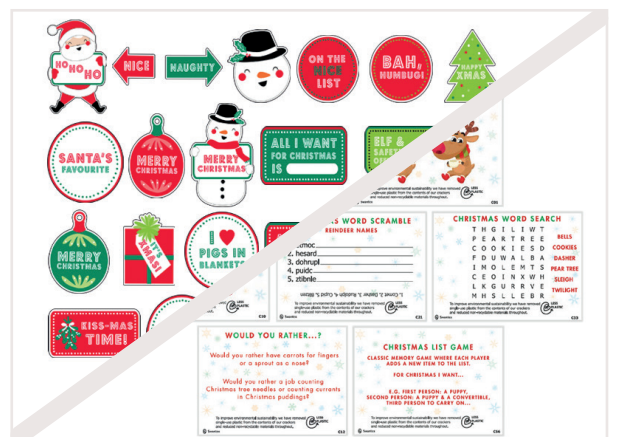

CONTENT 3 - Plastic Free
Contains 1 sticker, 1 card game, hat and motto

*Representative Content