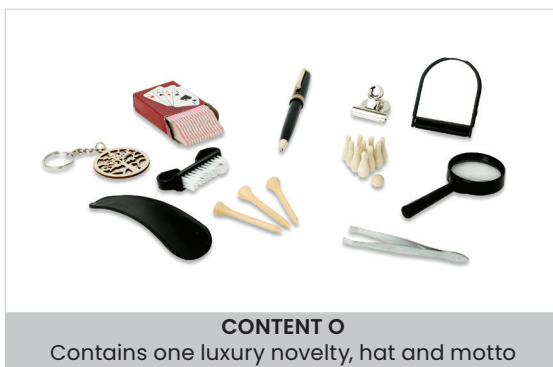

CONTENT O
Contains one luxury novelty, hat and motto