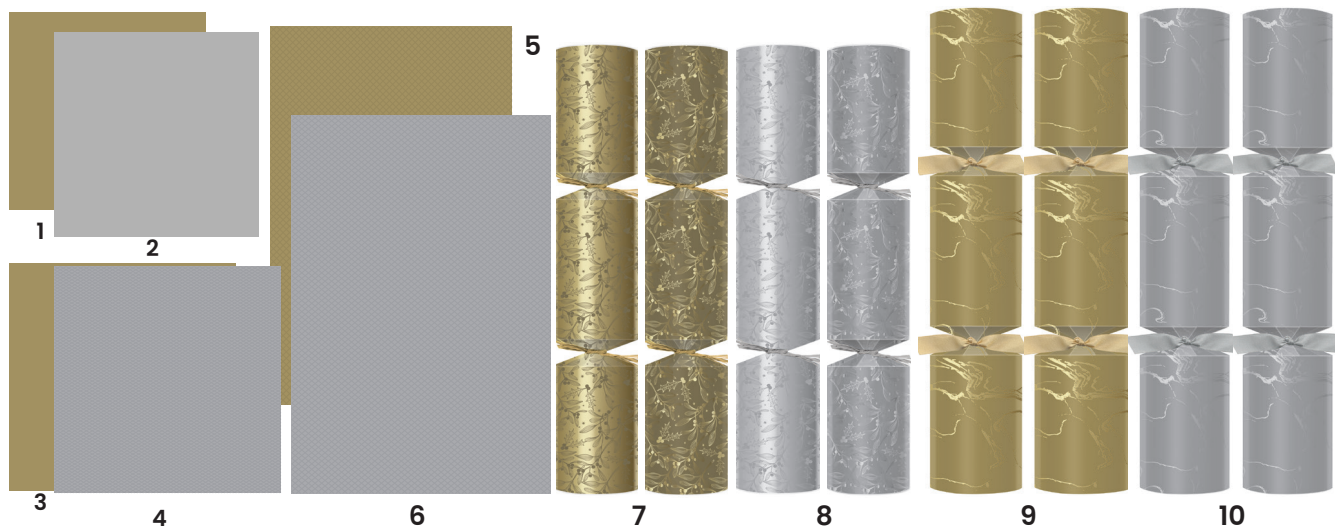

NO	CODE	NO	CODE	SIZE & DESCRIPTION	PACK
1	X33-GOL	2	X33-SIL	33cm 3 Ply Napkins	10x100
3	X63-GOL	4	X63-SIL	40cm 3 Ply Napkins	6x100
3	PSOFT-GOL	4	PSOFT-SIL	40cm Swansoft Napkins	10X50
5	SLK-SC-GOL	6	SLK-SC-SIL	90cm Swansilk Slipcovers	4X25
5	SLK-TC-GOL	6	SLK-TC-SIL	120cm Swansilk Tablecovers	5X10
5	SLK-BR-GOL	6	SLK-BR-SIL	120cm x 40m Swansilk Banqueting Roll	1
5	TABRUN-GOL*	6	TABRUN-SIL*	38cm x 12m Swansoft TableRunner	1x6
7	C501-GHM-C	8	C501-SHM-C	11" Crackers – Holly & Mistletoe	1x50
7	C1001GHM-C	8	C1001SHM-C	11" Crackers – Holly & Mistletoe	1x100
9	C242-GMB-O	10	C242-SMB-O	12" Crackers - Marble O Content	1x24
9	C242-GMB-X	10	C242-SMB-X	12" Crackers - Marble X Content	1x24

* All table runners are perforated every 120cm – 10 pieces per roll