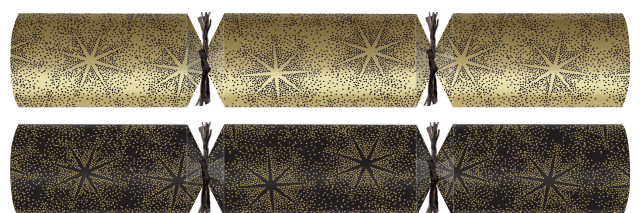

Midnight Sparkle

Code: **C501-MTS-C**
Case: **50 x 11"** Content: **C**
Code: **C1001MTS-C**
Case: **100 x 11"** Content: **C**